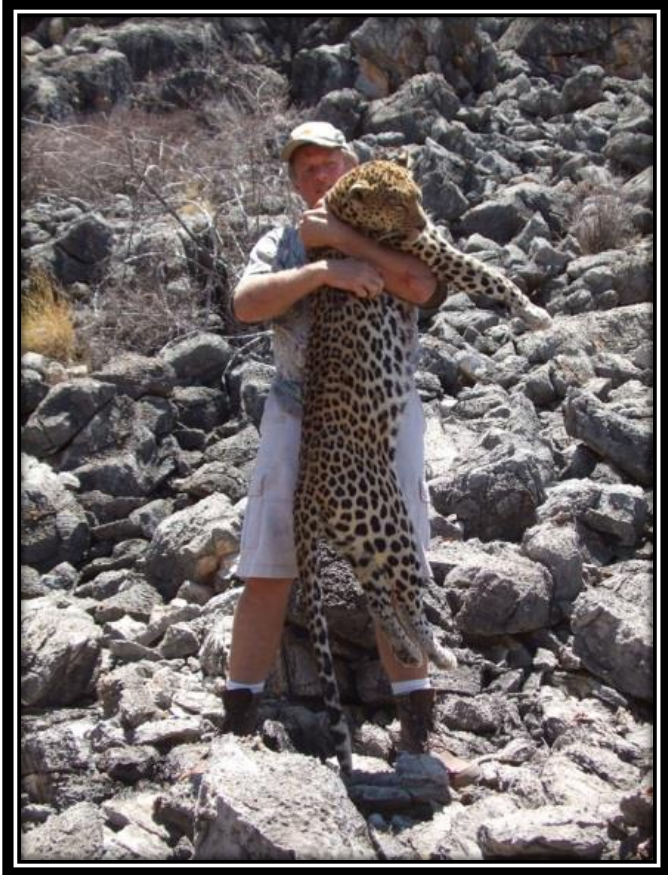

We recommend **RIPCORD** for your Rescue Travel Insurance. They provide a one-stop integrated travel protection program for adventurers and 24/7 contact with medical and security professionals. They are a medical and travel security risk company that provides worldwide evacuation and rescue services from your point of emergency all the way home. www.ripcordrescuetravelinsurance.com/portal/highmtnhunts

We recommend **TRAVEL WITH GUNS**, travel agency, out of San Antonio, Texas. Call Steve Turner at (210) 858-9833. His staff knows each airline and every detail of international regulations when it comes to transporting guns to a hunting destination.

We recommend that you either buy or rent an **Explorer Satellite Telephone**. These telephones offer you unparalleled satellite phone service providing every mobile satellite customer with tailor-made satellite solutions via the Inmarsat, Iridium, Globstar and Thuraya satellite. <http://www.explorersatellite.com>