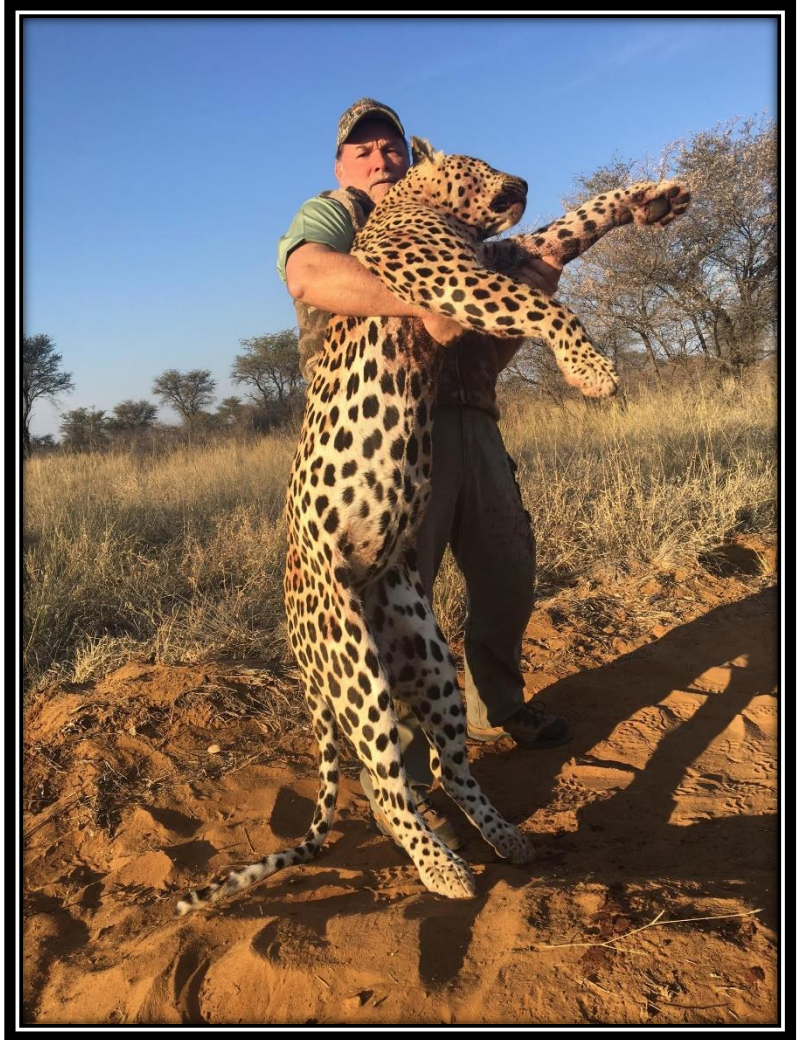

We recommend **RIPCORD** for your Rescue Travel Insurance. They provide a one-stop integrated travel protection program for adventurers and 24/7 contact with medical and security professionals. They are a medical and travel security risk company that provides worldwide evacuation and rescue services from your point of emergency all the way home. www.ripcordrescuetravelinsurance.com/portal/highmtnhunts

We recommend **TRAVEL WITH GUNS**, travel agency, out of San Antonio, Texas. Call Steve Turner at (210) 858-9833. His staff knows each airline and every detail of international regulations when it comes to transporting guns to a hunting destination.

We recommend that you either buy or rent an **Explorer Satellite Telephone**. These telephones offer you unparalleled satellite phone service providing every mobile satellite customer with tailor-made satellite solutions via the Inmarsat, Iridium, Globstar and Thuraya satellite. <http://www.explorersatellite.com>